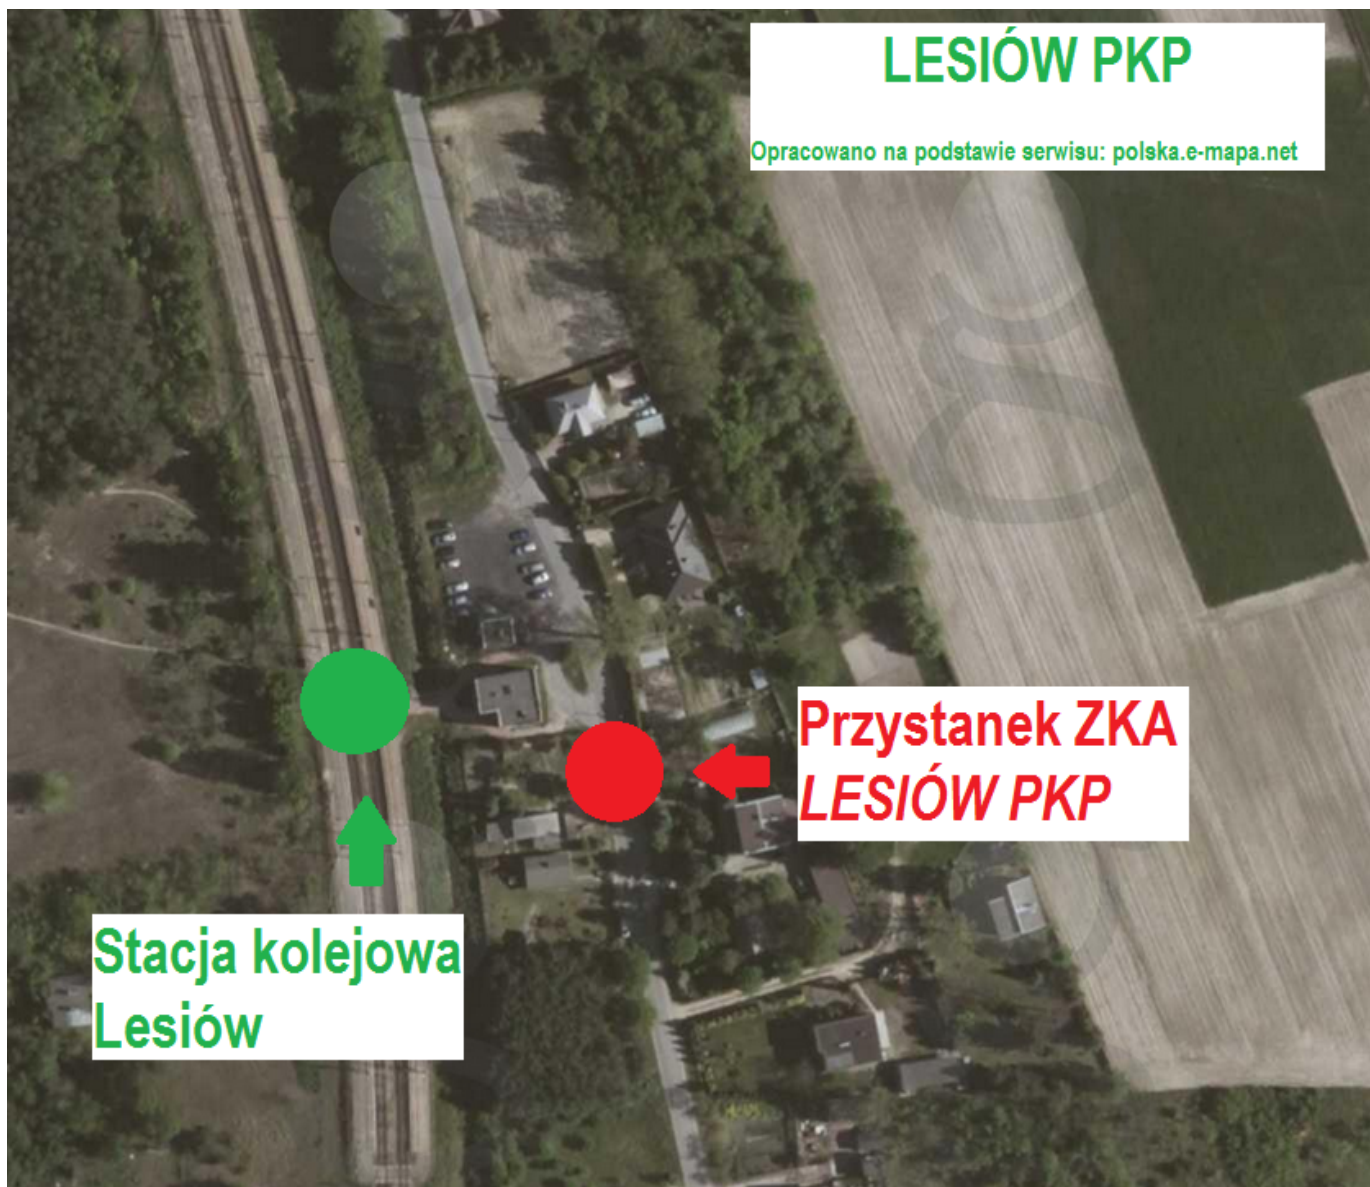

LESIÓW PKP

Opracowano na podstawie serwisu: polska.e-mapa.net

**Przystanek ZKA
LESIÓW PKP**

**Stacja kolejowa
Lesiów**