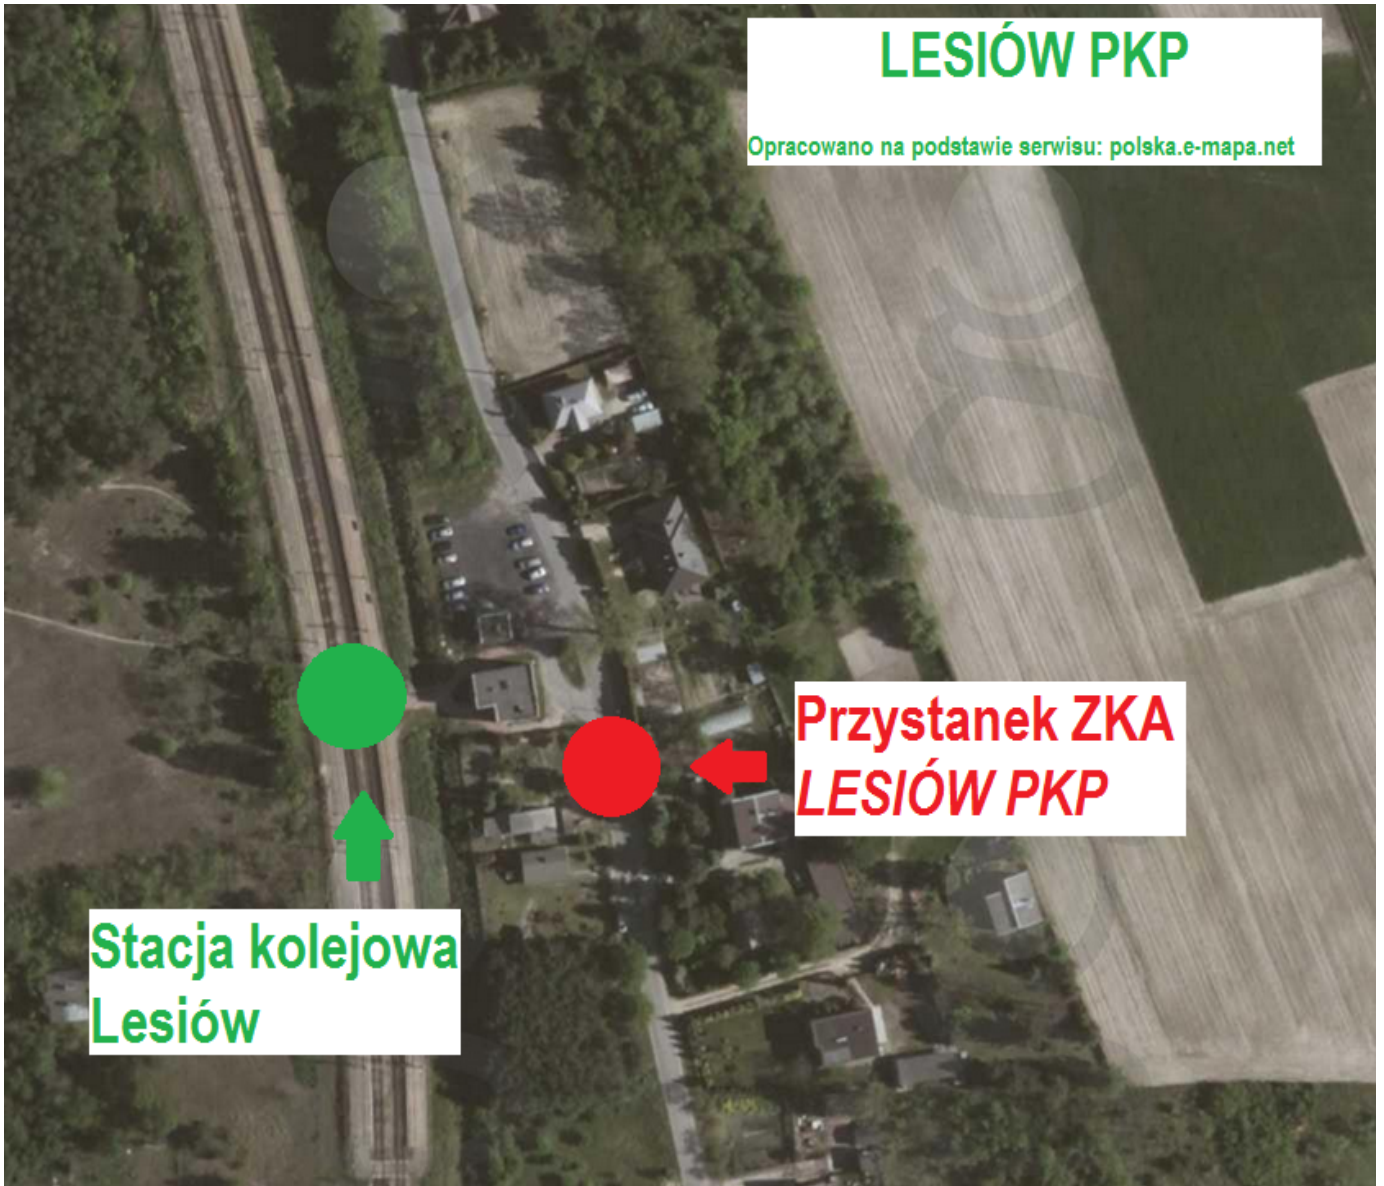

LESIÓW PKP

Opracowano na podstawie serwisu: polska.e-mapa.net

**Przystanek ZKA
LESIÓW PKP**

**Stacja kolejowa
Lesiów**