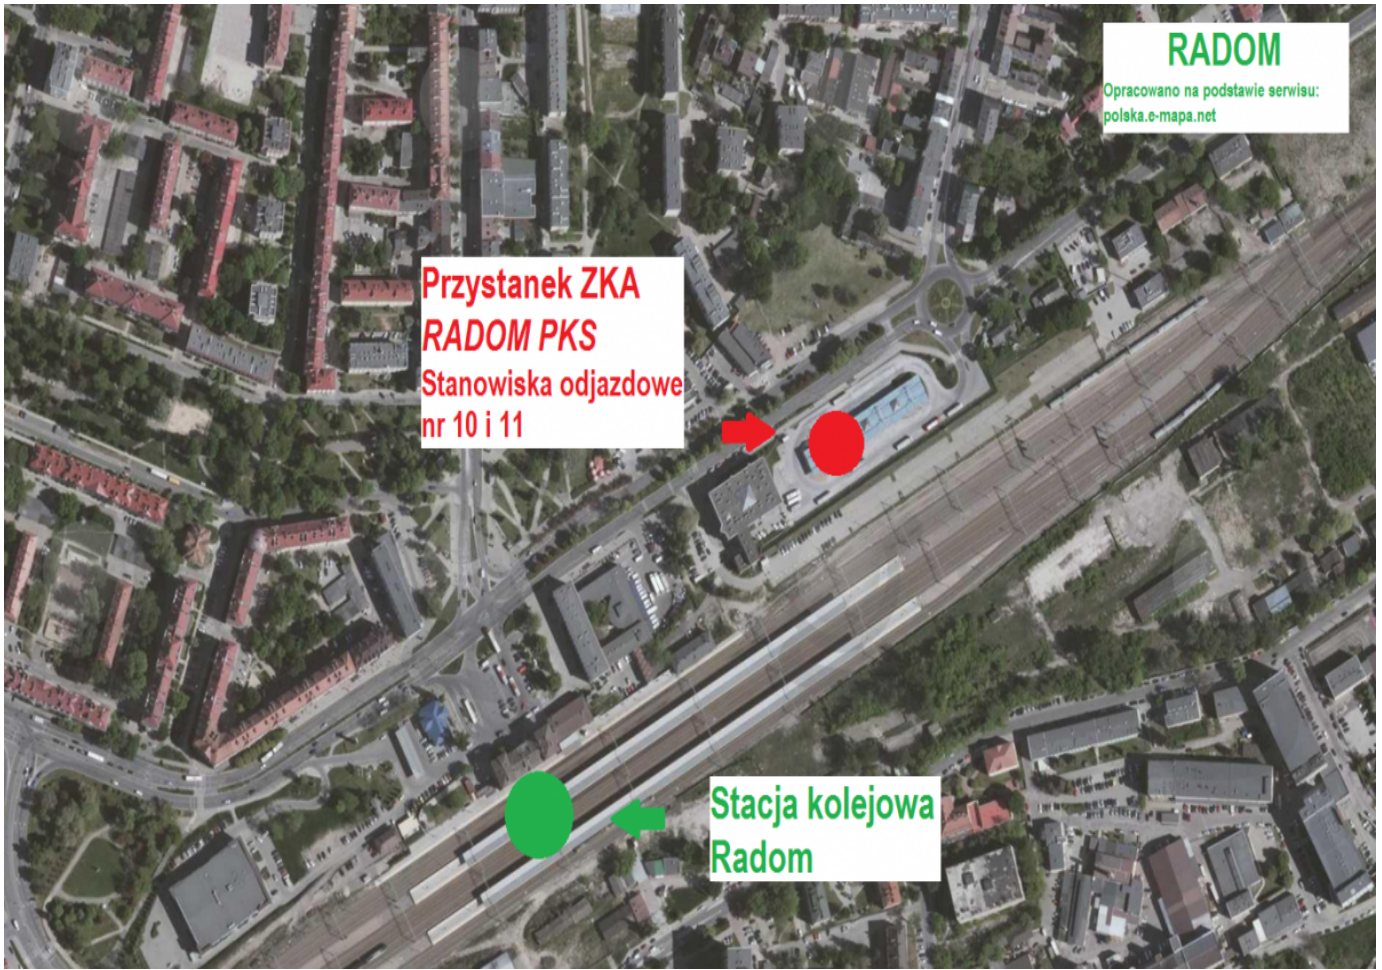

Szczegóły dotyczące rozkładu jazdy ZKA dostępne są na stronie internetowej KM [pod tym linkiem](#).